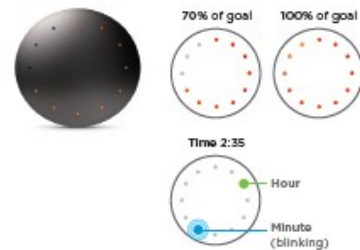

DISPLAY

MISFIT SHINE 2™