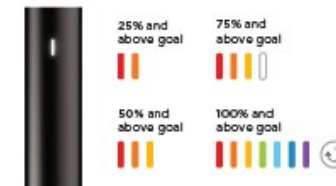

Set a Daily Activity Goal

DISPLAY

MISFIT SHINE 2™

MISFIT RAY™

Misfit Ray™

Carbon black

black sport band

\$129.99