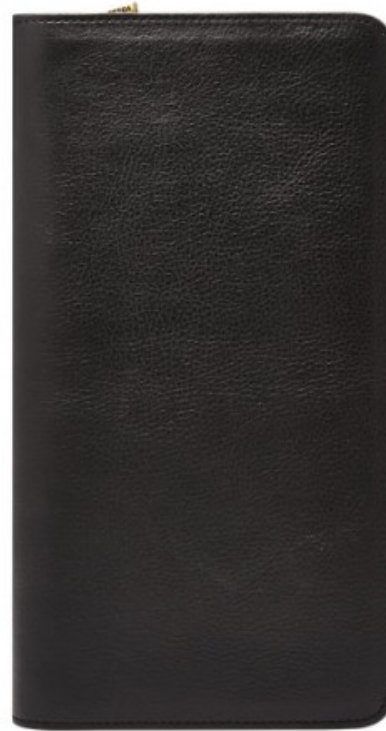

## MULTI-ZIP PASSPORT CASE

MLG0334001 - BLACK

MLG0334201 - BROWN

Travel in style with our new multi passport case. Crafted in handsome leather, this jet-set accessory is designed to ensure your most important documents are kept safe and secure.

## INTERIOR

Interior Details: 1 ID Window, 8 Card Slots, 4 Passport Slots, 2 Slip Pockets, 1 Zip Pocket, 1 Pen Slot

Interior Material: Twill - 100% Cotton

## SIZE

Measurements: 9.625"L x 0.75"W x 5.25"H

MLG0334001

MLG0334201