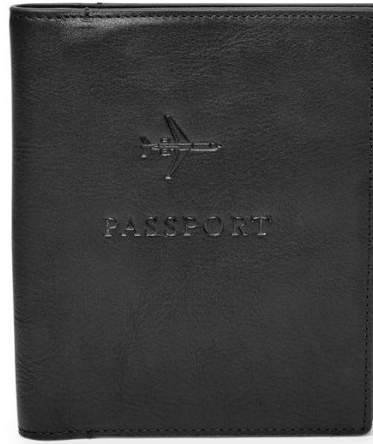

### EXTERIOR

Exterior Material: 100% Leather

Exterior Details: 2 Card Slots, 1  
Passport Slot, 1 Pen Slot

Silhouette: Passport Sleeve

### SIZE

Measurements: 4.21"L x 0.023"W x  
5.98"H

## LEATHER RFID PASSPORT CASE

MLG0358001- BLACK

MLG0358201 - BROWN

MLG0358222 – COGNAC

We're flying sky-high thanks to the spring update of our classic passport cases. Now in four new neutral(ish) shades that exemplify world traveler style (regardless of zip code). We've designed this passport with a special lining to protect the Radio Frequency Identification (RFID) chips in your credit and debit cards from any unwarranted scanning.