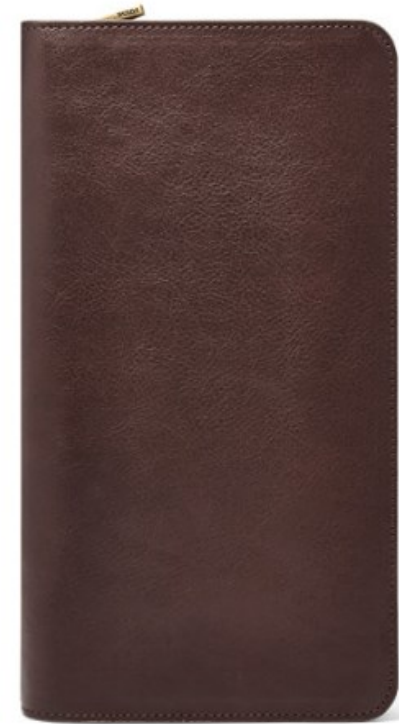

## MULTI-ZIP PASSPORT CASE

MLG0334001 - BLACK

MLG0334201 - BROWN

Travel in style with our new multi passport case. Crafted in handsome leather, this jet-set accessory is designed to ensure your most important documents are kept safe and secure.

## INTERIOR

Interior Details: 1 ID Window, 8 Card Slots, 4 Passport Slots, 2 Slip Pockets, 1 Zip Pocket, 1 Pen Slot

Interior Material: Twill - 100% Cotton

## SIZE

Measurements: 9.625"L x 0.75"W x 5.25"H

MLG0334001

MLG0334201

### EXTERIOR

Exterior Material: 100% Leather

Exterior Details: 2 Card Slots, 1  
Passport Slot, 1 Pen Slot

Silhouette: Passport Sleeve