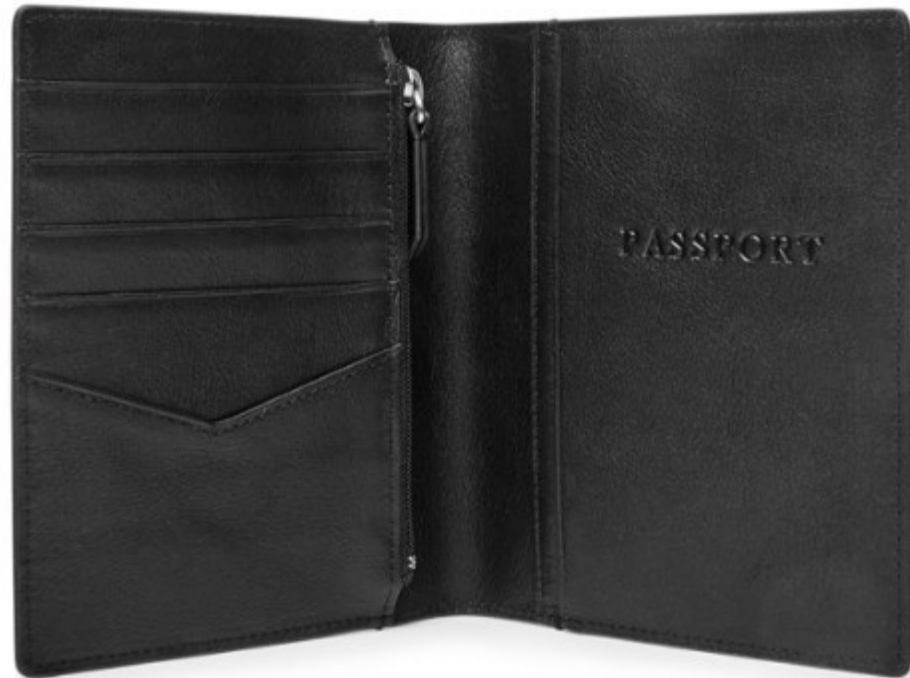

SIZE

Measurements: 4.5"L x 0.5"W x 5.56"H