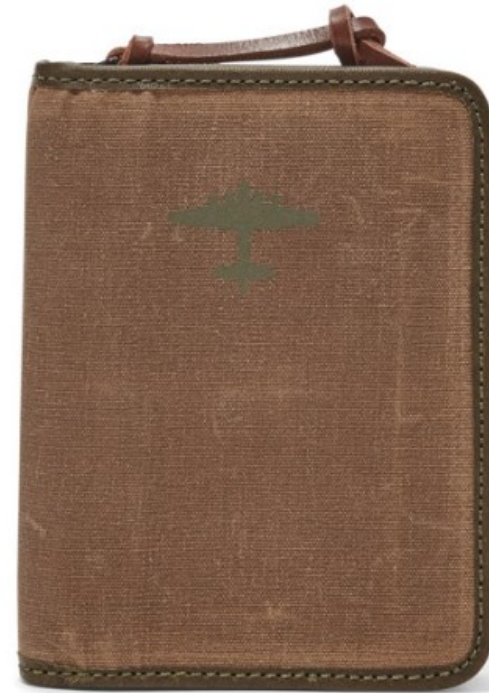

FOSSIL

RFID PASSPORT CASE

MLG0403200 – BROWN

Ready, set, jet—we're flying sky-high thanks to our classic zip passport. An embroidered airplane pattern adds first-class style (regardless of zip code). It also includes organized pockets and a sleek pen for all of your travel needs.

We've designed this passport case with a special lining to help protect the Radio Frequency Identification (RFID) chips in your credit and debit cards from unwarranted scanning.

Interior Details: 4 Credit Card Slots, 2 Slip Pockets, 1 Passport Slot, 1 Pen Holder

Interior Material: Twill - 100% Cotton

Zippered closure

SIZE

Measurements: 4.56"L x 1.32"W x 5.71"H