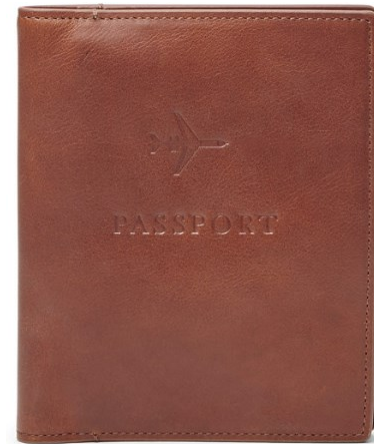

### EXTERIOR

Exterior Material: 100% Leather

Exterior Details: 2 Card Slots, 1  
Passport Slot, 1 Pen Slot

Silhouette: Passport Sleeve

### SIZE

Measurements: 4.21"L x 0.023"W x  
5.98"H

## LEATHER RFID PASSPORT CASE

MLG0358001- BLACK

MLG0358201 - BROWN

MLG0358222 – COGNAC

We're flying sky-high thanks to the spring update of our classic passport cases. Now in four new neutral(ish) shades that exemplify world traveler style (regardless of zip code). We've designed this passport with a special lining to protect the Radio Frequency Identification (RFID) chips in your credit and debit cards from any unwarranted scanning.